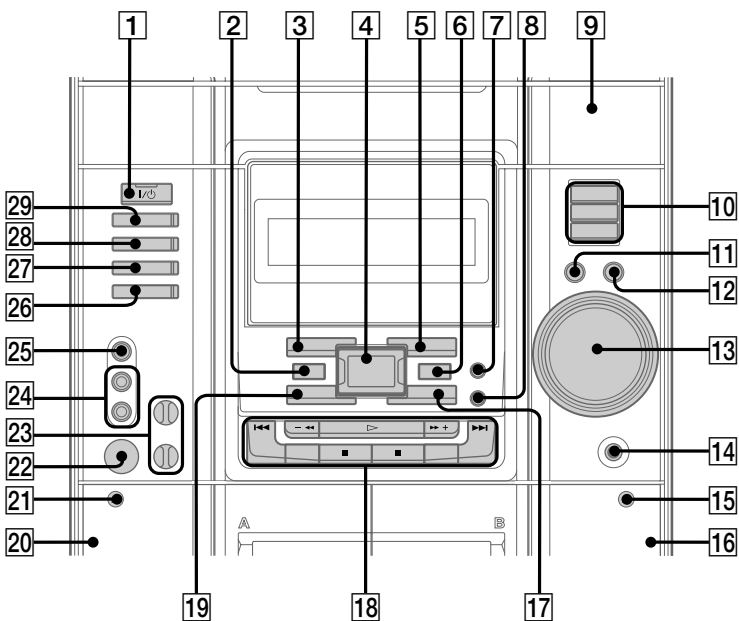

- M - A**
- 18 ALBUM +/-
 - 29 CD
 - 7 CD SYNC
 - 40 DISC 1-3
 - 11 DISC SKIP/EX-CHANGE
 - 2 DISPLAY
 - 17 EFFECT ON/OFF
 - 26 GAME
 - 19 GAME EQ
 - 4 GAME MIXING
 - 6 GROOVE
 - 5 MOVIE EQ
 - 3 MUSIC EQ