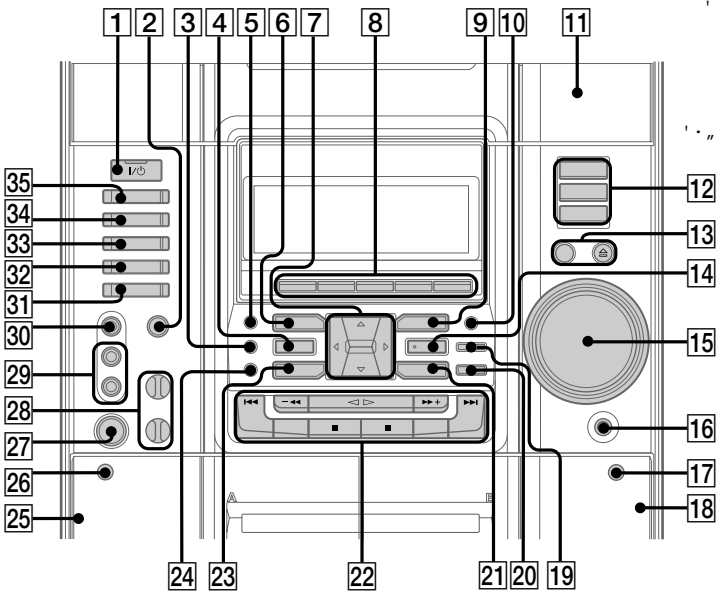

WO Ozd ° b u

- | | | | |
|----|--------------|----|---------------------|
| 1 | W | 12 | ALBUM+/- |
| 7 | ▲/▼/◀/▶ | 13 | CD SYNC |
| 13 | OPEN/CLOSE ▲ | 14 | DIRECTION |
| 17 | B UN▲ PUSH | 15 | DISC 1-3 |
| 22 | - UN▲/▶+ | 16 | DISC SKIP/EX-CHANGE |
| 22 | ◀▶ | 17 | DISPLAY |
| 22 | ◀▶▶ | 18 | DVD |
| 22 | ■ | 19 | DVD DISPLAY |
| 22 | ■ | 20 | DVD MENU |
| 26 | A UN▲ PUSH | 21 | DVD TOP MENU |
| | | 22 | EFFECT ON/OFF |
| | | 23 | ENTER |
| | | 24 | AUDIO f UI |
| | | 25 | PHONES f I |
| | | 26 | VIDEO u bO f I |
| | | 27 | ALBUM+/- |
| | | 28 | CD SYNC |
| | | 29 | DIRECTION |
| | | 30 | DISC 1-3 |
| | | 31 | DISC SKIP/EX-CHANGE |
| | | 32 | DISPLAY |
| | | 33 | DVD |
| | | 34 | DVD DISPLAY |