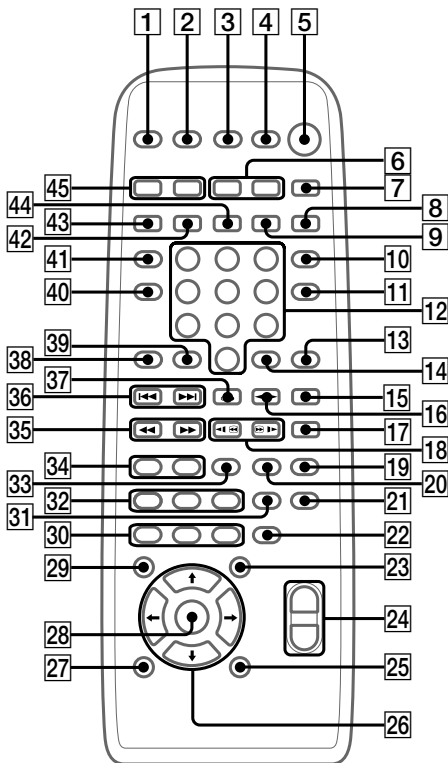

· _ n L

eb ^ VO d

1. **5** 'W **15** ■
2. **16** ◀ ▶
3. **17** ||
4. **26** ↑/↓/←/→
5. **35** ◀ ▶
6. **35** ▶▶
7. **36** ◀◀
8. **36** ▶▶▶
9. **39** * > 10
10. **CE - N**
11. ' + • < **36** NEXT
    - ' + † **22** P FILE
    - ' . " < † - < **41** PLAY MODE
    - ' . . . < **36** PRESET +/-
    - ' + • < **36** PREV
    - ' + † **40** REPEAT
    - ' . - < † # **37** RETURN ↺
    - ' - " **48** SCAN/SLOW ◀ (S) / ▶ (P)
    - ' " **51** SLEEP
    - ' + , **49** SUBTITLE
    - ' + † **32** SURROUND
    - ' . , < **44** TAPE
    - ' . . . < **42** TUNER/BAND
    - ' . < **35** TUNING +/-
    - ' - **4** TV I/O
    - ' - **45** TV CH +/-
    - ' - **7** TV/VIDEO
    - ' - **6** TV VOL +/-
    - ' " < † **24** VOL +/-
    - < . . < † # < **12** WOL- ⏸
12. fiWHO L t fo* e . ' c

1. **M - A**
2. ' + ¶ < † **29** **23** ALBUM +/-
   - ' . • **21** AMP MENU
   - ' + † **20** ANGLE
   - ' + † **33** AUDIO
   - ' + - < † < **14** CLEAR
   - **2** CLOCK/TIMER SELECT
   - < < **3** CLOCK/TIMER SET
   - ' + † < † **27** **25** DISC +/-
   - ' < . . < **11** DISPLAY
   - < † , < † < † ¶ < **43** DVD
   - ' . " < . , < † ¶
   - < † < † **13** DVD DISPLAY
   - ' < - - < † , < † <
   - ' + ¶ **34** DVD MENU
   - ' . < † † **38** DVD SETUP
   - ' + ¶ **34** DVD TOP MENU
   - ' + † < **32** EFFECT ON/OFF
   - < † < † - < † < - , < - ¶ **28** ENTER
   - < † < † ¶ < † < † † < † < † < † ¶
   - < † < < . " < - ¶ < † < < † ,
   - ' ¶ - < **8** GAME
   - ' - **30** GAME EQ
   - ' ¶ **40** GAME MIXING
   - ' - **32** GROOVE
   - ' + † **9** MD (VIDEO)
   - ' - **30** MOVIE EQ
   - **31** *MULTI ROOM
   - ' - **30** MUSIC EQ