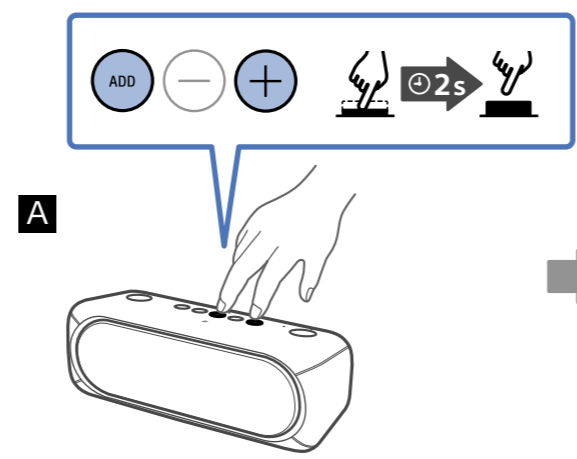

LIGHT

ON

OFF

Speaker Add

Android iPhone

Wireless Party Chain

Android / iPhone

SongPal
<http://sonyapp.jp/songpal.html>