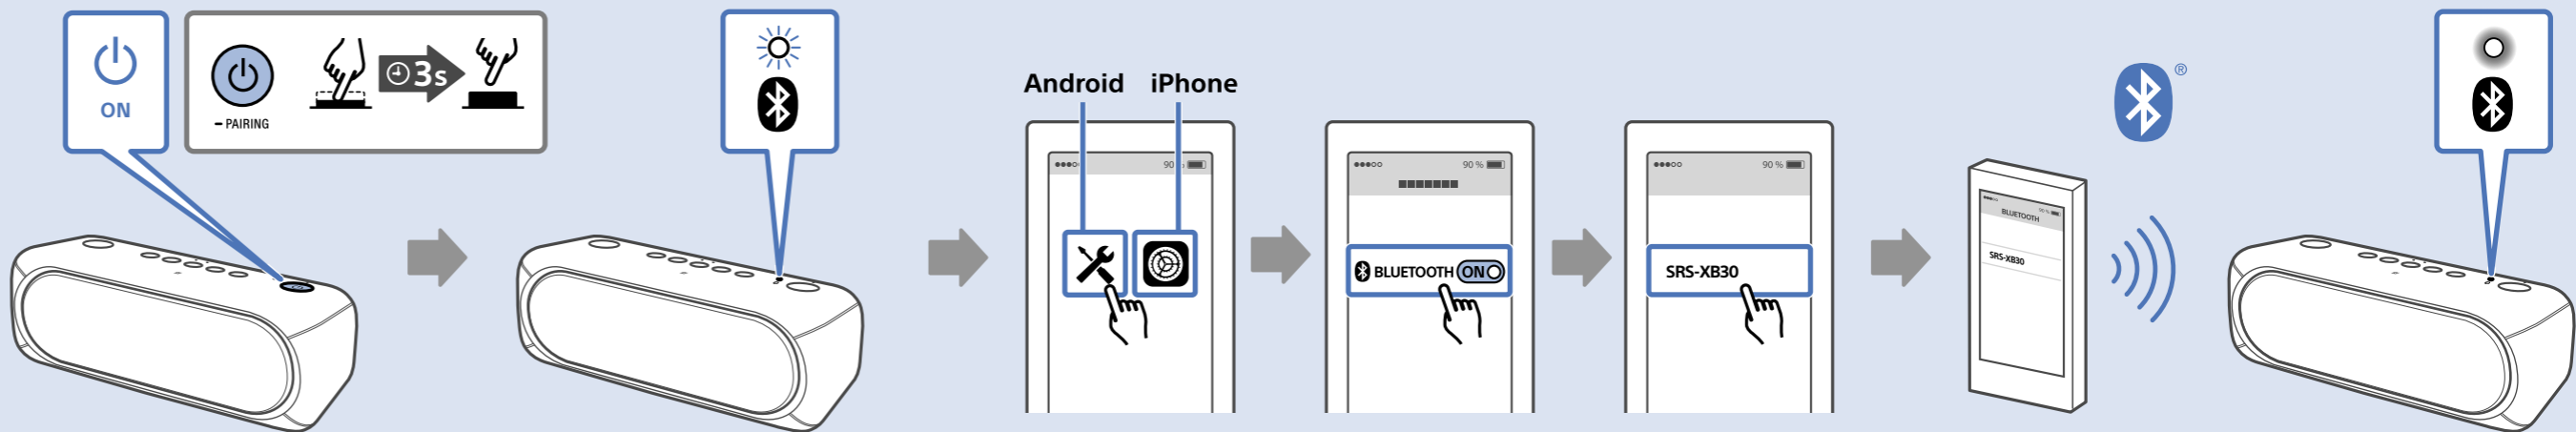

SRS-XB30

4-693-384-12(1)

©2017 Sony Corporation Printed in China

* 4 6 9 3 3 8 4 1 2 * (1)

1

2

3

http://rd1.sony.net/help/speaker/srs-xb30/h_zz/

LIGHT

ON

OFF

Speaker Add

Android iPhone

Wireless Party Chain

Android / iPhone

SongPal
<http://sonyapp.jp/songpal.html>