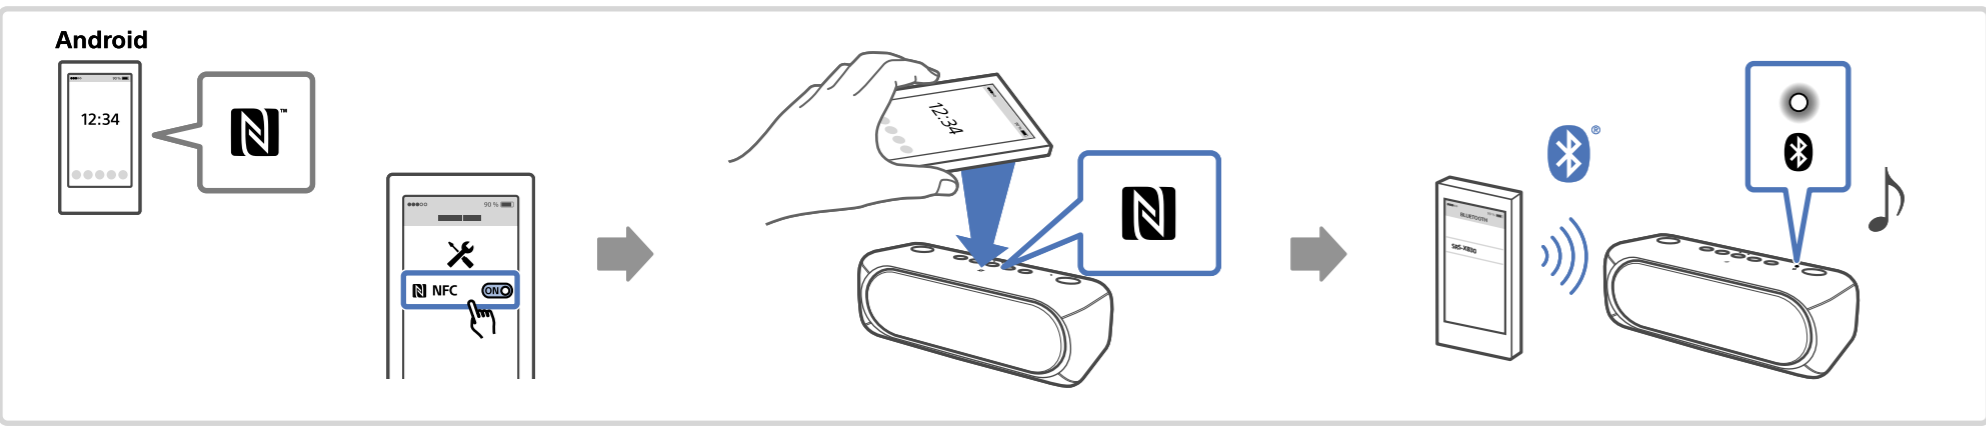

LIGHT

ON

OFF

Speaker Add

Android iPhone

Wireless Party Chain

Android / iPhone

SongPal
<http://sonyapp.jp/songpal.html>