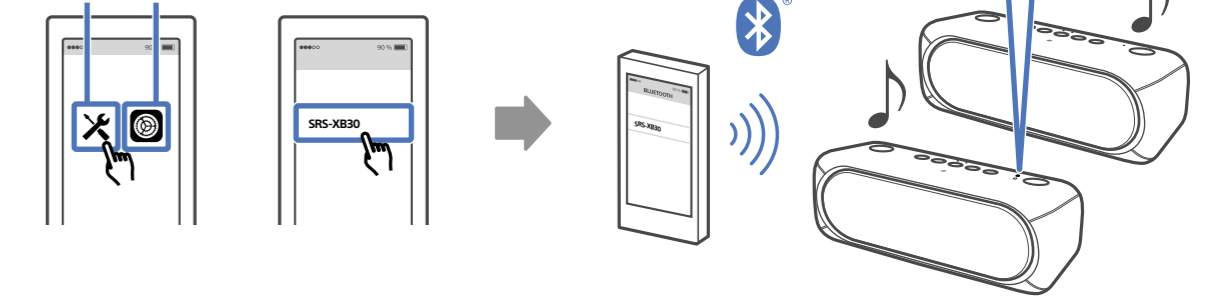

LIGHT

ON

OFF

Speaker Add

Android iPhone

Wireless Party Chain

Android / iPhone

SongPal
<http://sonyapp.jp/songpal.html>