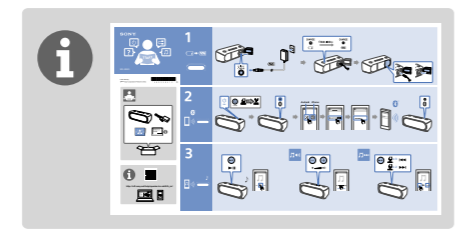

LIGHT

ON

OFF

Speaker Add

Android iPhone

Wireless Party Chain

Android / iPhone

SongPal
<http://sonyapp.jp/songpal.html>