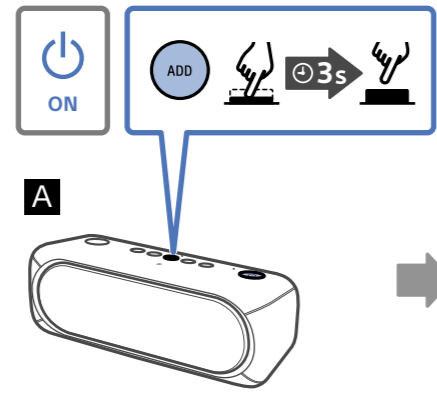

LIGHT

ON

OFF

Speaker Add

Android iPhone

Wireless Party Chain

Android / iPhone

SongPal
<http://sonyapp.jp/songpal.html>