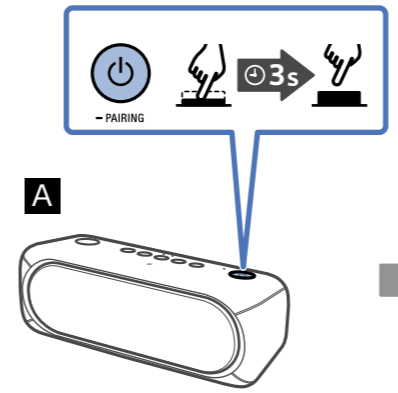

LIGHT

ON

OFF

Speaker Add

Android iPhone

Wireless Party Chain

Android / iPhone

SongPal
<http://sonyapp.jp/songpal.html>