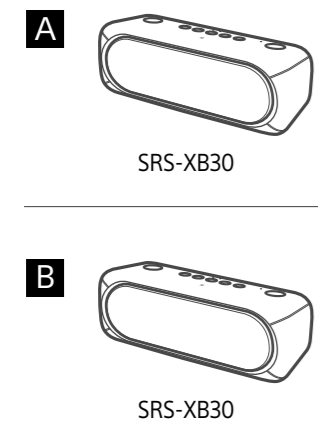

LIGHT

ON

OFF

Speaker Add

Android iPhone

Wireless Party Chain

Android / iPhone

SongPal
<http://sonyapp.jp/songpal.html>