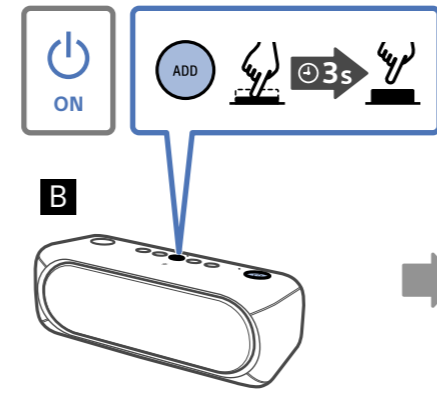

LIGHT

ON

OFF

Speaker Add

Android iPhone

Wireless Party Chain

Android / iPhone

SongPal
<http://sonyapp.jp/songpal.html>