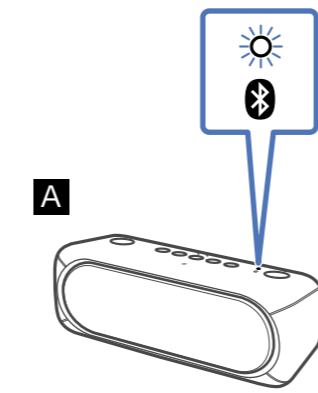

LIGHT

ON

OFF

Speaker Add

Android iPhone

Wireless Party Chain

Android / iPhone

SongPal
<http://sonyapp.jp/songpal.html>