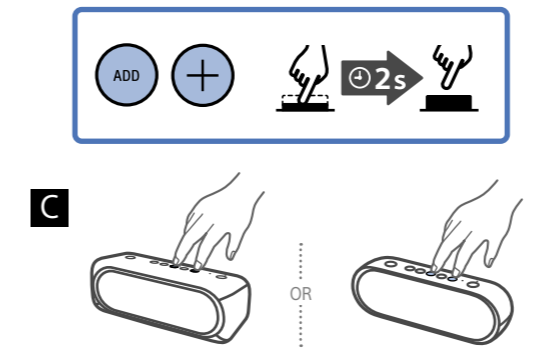

LIGHT

ON

OFF

Speaker Add

Android iPhone

Wireless Party Chain

Android / iPhone

SongPal
<http://sonyapp.jp/songpal.html>