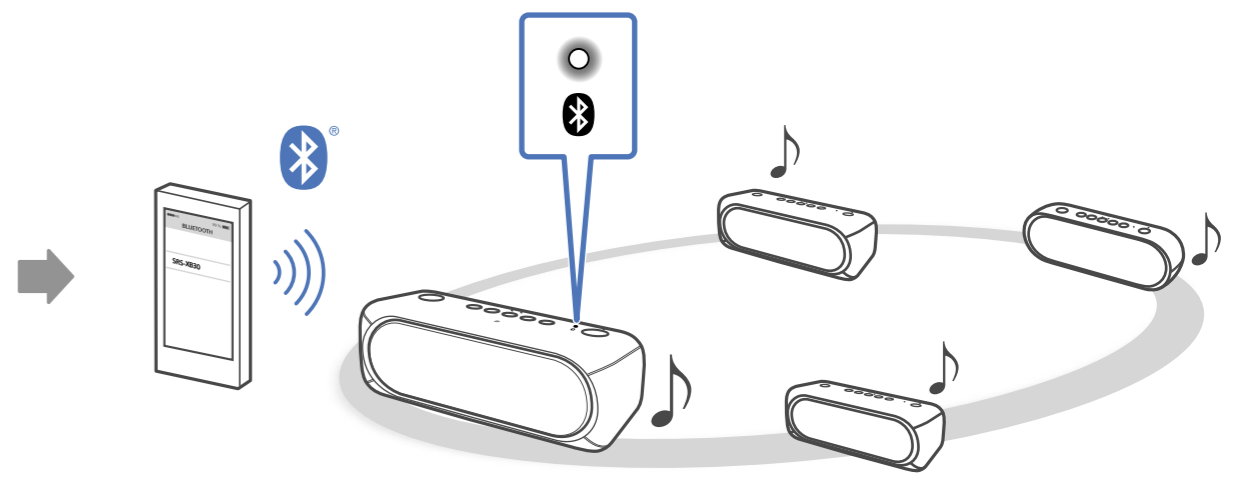

LIGHT

ON

OFF

Speaker Add

Android iPhone

Wireless Party Chain

Android / iPhone

SongPal
<http://sonyapp.jp/songpal.html>