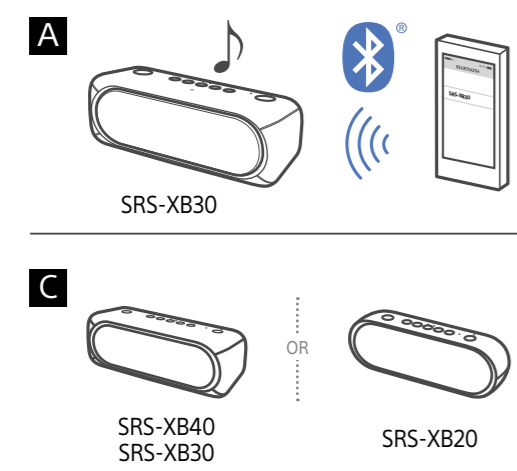

LIGHT

ON

OFF

Speaker Add

Android iPhone

Wireless Party Chain

Android / iPhone

SongPal
<http://sonyapp.jp/songpal.html>