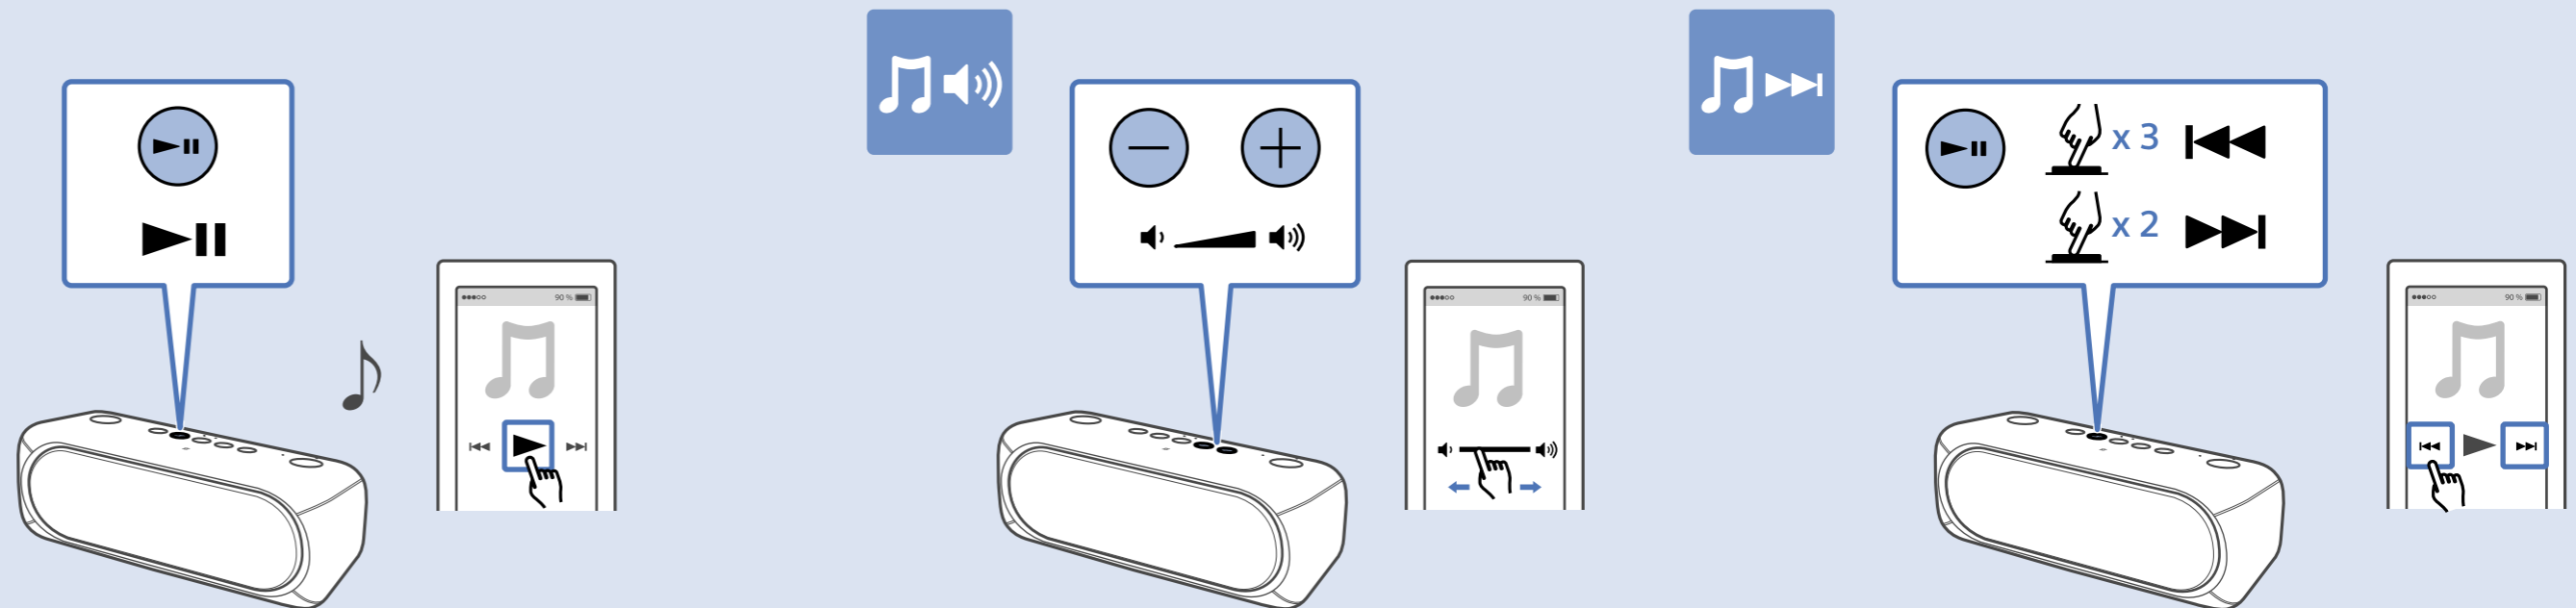

SRS-XB30

4-693-384-12(1)

©2017 Sony Corporation Printed in China

* 4 6 9 3 3 8 4 1 2 * (1)

1

2

3

http://rd1.sony.net/help/speaker/srs-xb30/h_zz/

LIGHT

ON

OFF

Speaker Add

Android iPhone

Wireless Party Chain

Android / iPhone

SongPal
<http://sonyapp.jp/songpal.html>